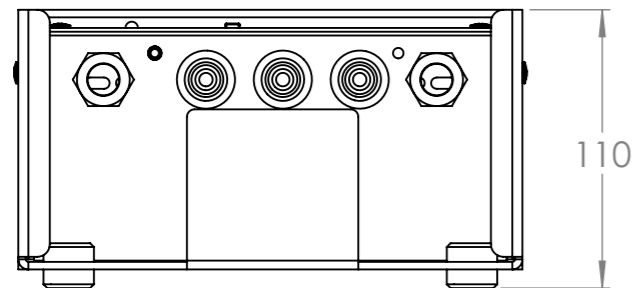

Dimension Drawing - Charger

PCH012030001	Charger 12/30(2+1) 120-240V
PCH012050001	Charger 12/50(2+1) 120-240V
PCH024016001	Charger 24/16(2+1) 120-240V
PCH024025001	Charger 24/25(2+1) 120-240V

Dimensions in mm