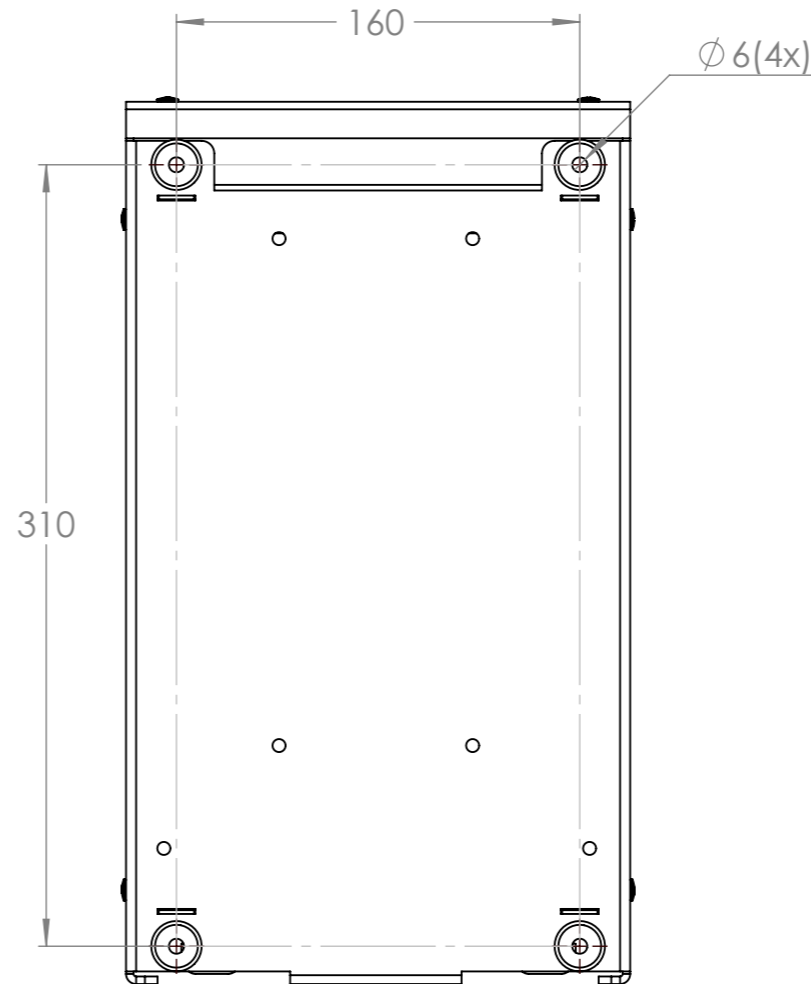

Dimension Drawing - Charger

PCH012030001	Charger 12/30(2+1) 120-240V
PCH012050001	Charger 12/50(2+1) 120-240V
PCH024016001	Charger 24/16(2+1) 120-240V
PCH024025001	Charger 24/25(2+1) 120-240V

Dimensions in mm